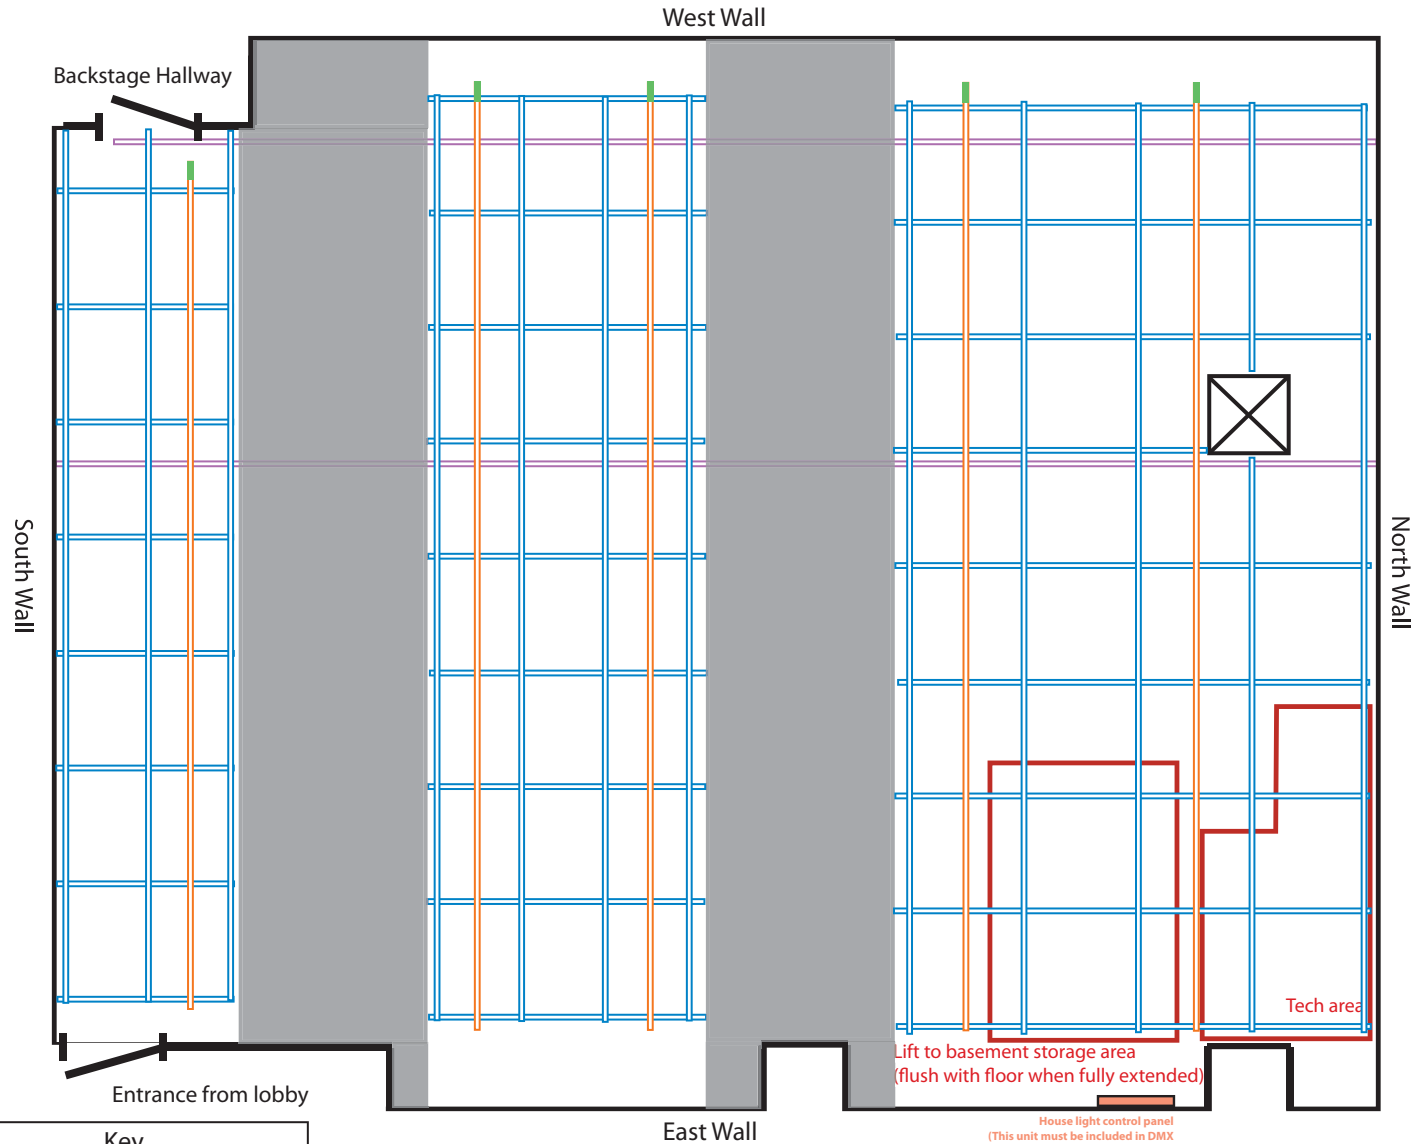

<u>Stands</u>	<u>Quantity</u>
Music Stand	1

<u>Cables</u>	<u>Quantity</u>
6' XLR	1
10' XLR	1
25' XLR	1
3' XLR (M) to 1/4" (M) Cable	1
XLR (M) to 1/4" (M) Converter	1

Other Theater Space Assets

HME DX 200 Digital Wireless Receiver	1
HME Battery Charger	1
HME Batter Charger Power Supply	1
HME BP200 Digital Transmitter	4
HME Battery Packs	8
HME Transmitter Cases	4
HME Headsets	4
Clip Light	3
Desk Lamp	2
Dual Tripod Work Lights (Red)	2
32' Curtain on Track (West Wall)	1
27' Curtain	1
8' Rolling A-frame Ladder (Blue)	2
6' Rolling A-frame Ladder (Blue)	1
6' A Frame Ladder (Green)	1

Key

- Curtain Track* *Curtain track on west wall has a 32' black curtain attached.
- Grid Pipe
- Hot Powered Electric
- DMX Out Terminal

Lift to basement storage area
(flush with floor when fully extended)

House light control panel
(This unit must be included in DMX chain for house light control at the board level)