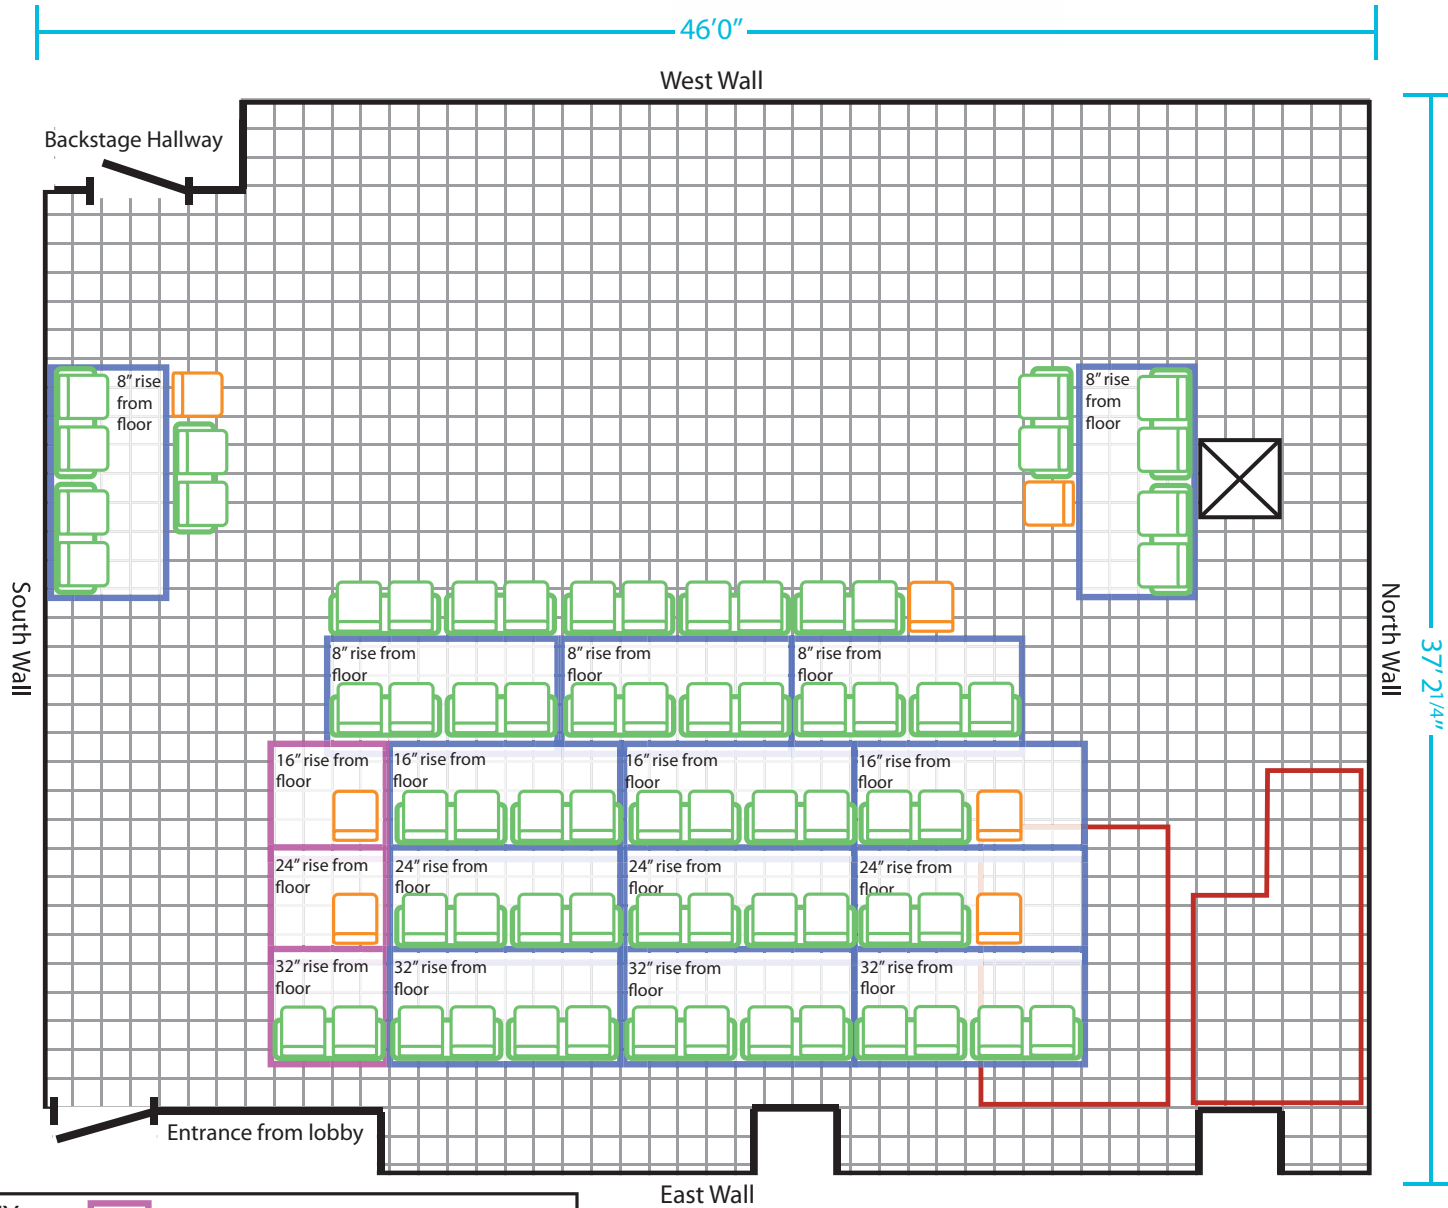

Seating

<u>Seating Setup</u>	<u>House Capacity</u>
Base Setup*	75
Max Capacity	108

*Renters are expected to set up their own seating; "Base Setup" refers to the configuration shown in the provided ground plan to assist renters in set up planning.

<u>Microphones</u>	<u>Quantity</u>
Wireless Body Mic Transmitter (Note that the space has only the transmitter packs available. Receivers will need to be brought in by renters)	2
58 Mics	3
PL6 Dynamic Mic	1
Audio Technica Gooseneck Mic	2

<u>Stands</u>	<u>Quantity</u>
Music Stand	1

<u>Cables</u>	<u>Quantity</u>
6' XLR	1
10' XLR	1
25' XLR	1
3' XLR (M) to 1/4" (M) Cable	1
XLR (M) to 1/4" (M) Converter	1

Other Theater Space Assets

HME DX 200 Digital Wireless Receiver	1
HME Battery Charger	1
HME Batter Charger Power Supply	1
HME BP200 Digital Transmitter	4
HME Battery Packs	8
HME Transmitter Cases	4
HME Headsets	4
Clip Light	3
Desk Lamp	2
Dual Tripod Work Lights (Red)	2
32' Curtain on Track (West Wall)	1
27' Curtain	1
8' Rolling A-frame Ladder (Blue)	2
6' Rolling A-frame Ladder (Blue)	1
6' A Frame Ladder (Green)	1

Key

- Curtain Track* *Curtain track on west wall has a 32' black curtain attached.
- Grid Pipe
- Hot Powered Electric
- DMX Out Terminal

Lift to basement storage area
(flush with floor when fully extended)