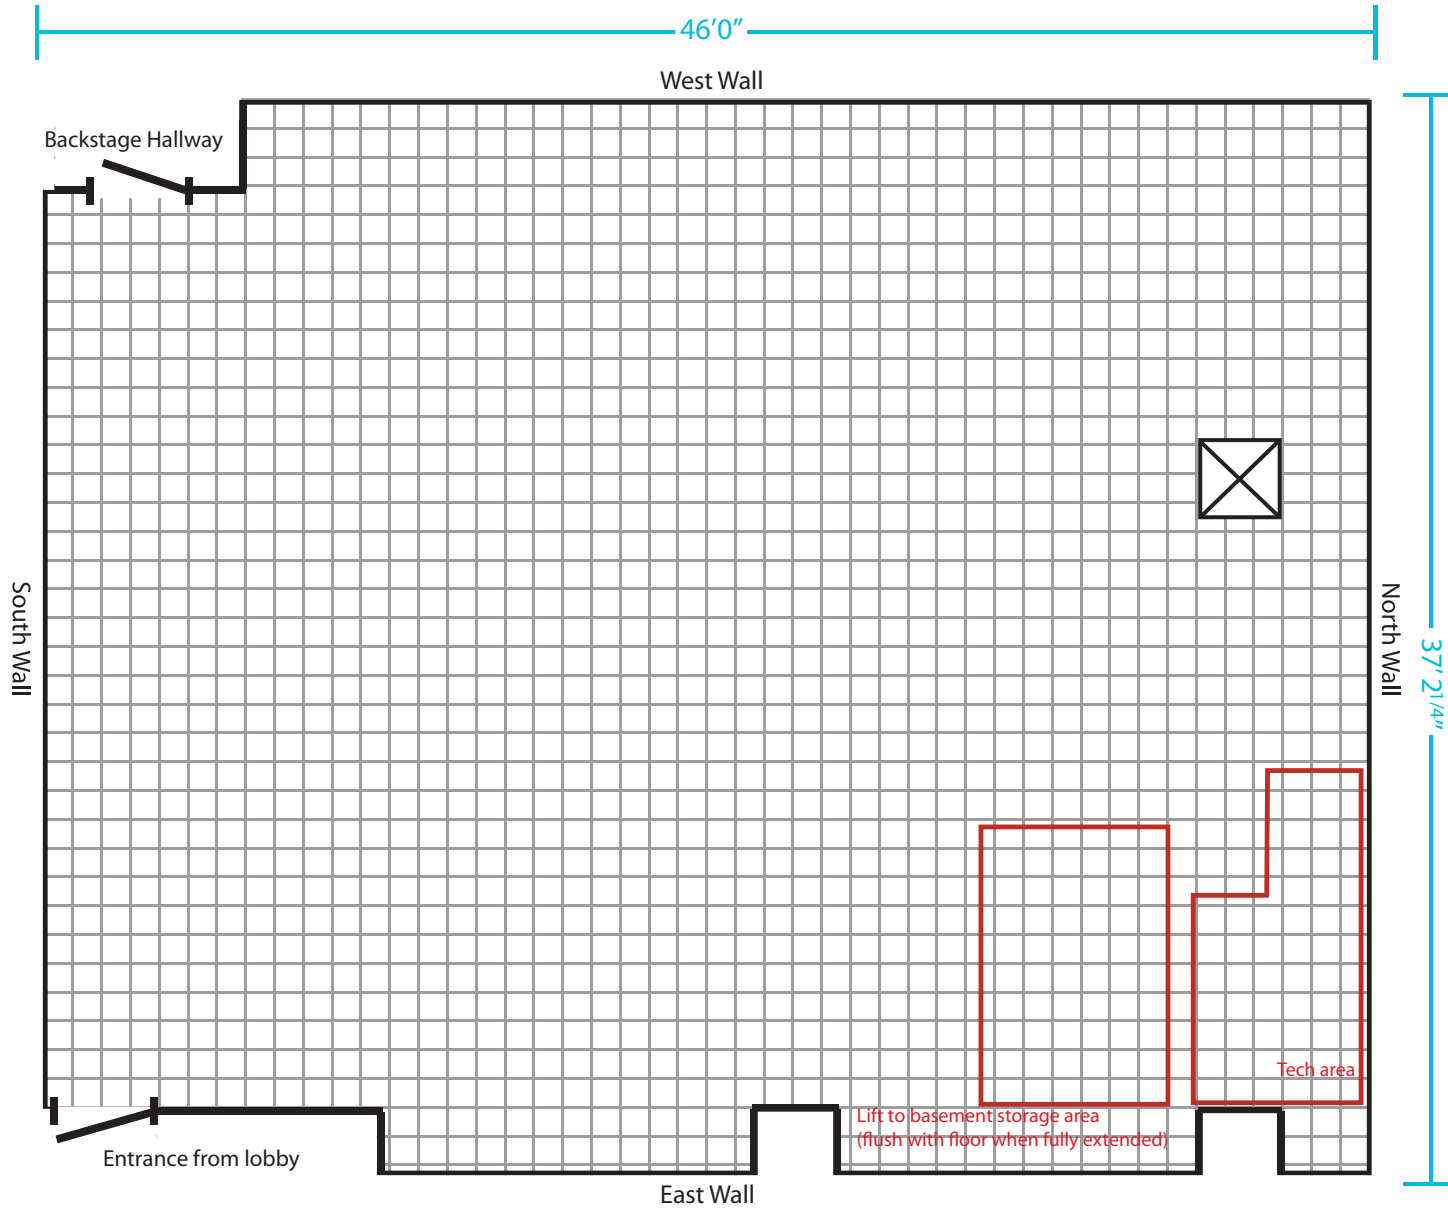

Other Theater Space Assets

HME DX 200 Digital Wireless Receiver	1
HME Battery Charger	1
HME Batter Charger Power Supply	1
HME BP200 Digital Transmitter	4
HME Battery Packs	8
HME Transmitter Cases	4
HME Headsets	4
Clip Light	3
Desk Lamp	2
Dual Tripod Work Lights (Red)	2
32' Curtain on Track (West Wall)	1
27' Curtain	1
8' Rolling A-frame Ladder (Blue)	2
6' Rolling A-frame Ladder (Blue)	1
6' A Frame Ladder (Green)	1