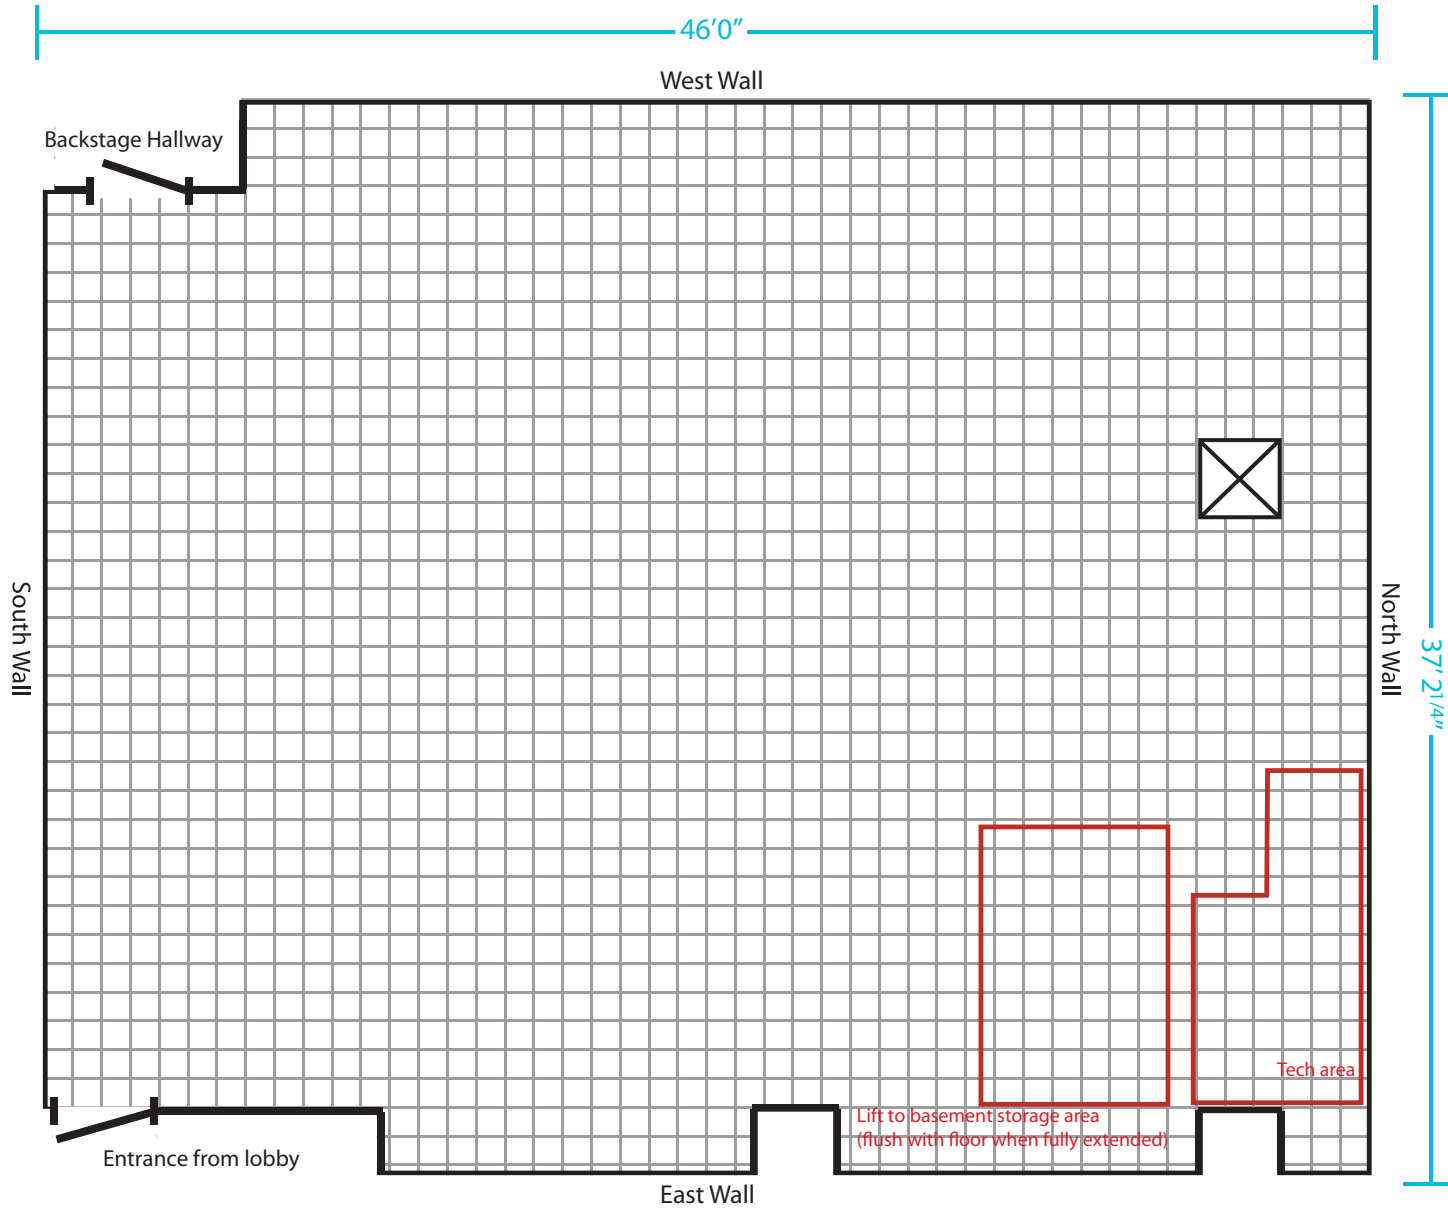

Other Theater Space Assets

HME DX 200 Digital Wireless Receiver	1
HME Battery Charger	1
HME Battery Charger Power Supply	1
HME BP200 Digital Transmitter	4
HME Battery Packs	8
HME Transmitter Cases	4
HME Headsets	4
Clip Light	3
Desk Lamp	2
Dual Tripod Work Lights (Red)	2
32' Curtain on Track (West Wall)	1
27' Curtain	1
8' Rolling A-frame Ladder (Blue)	2
6' Rolling A-frame Ladder (Blue)	1
6' A Frame Ladder (Green)	1