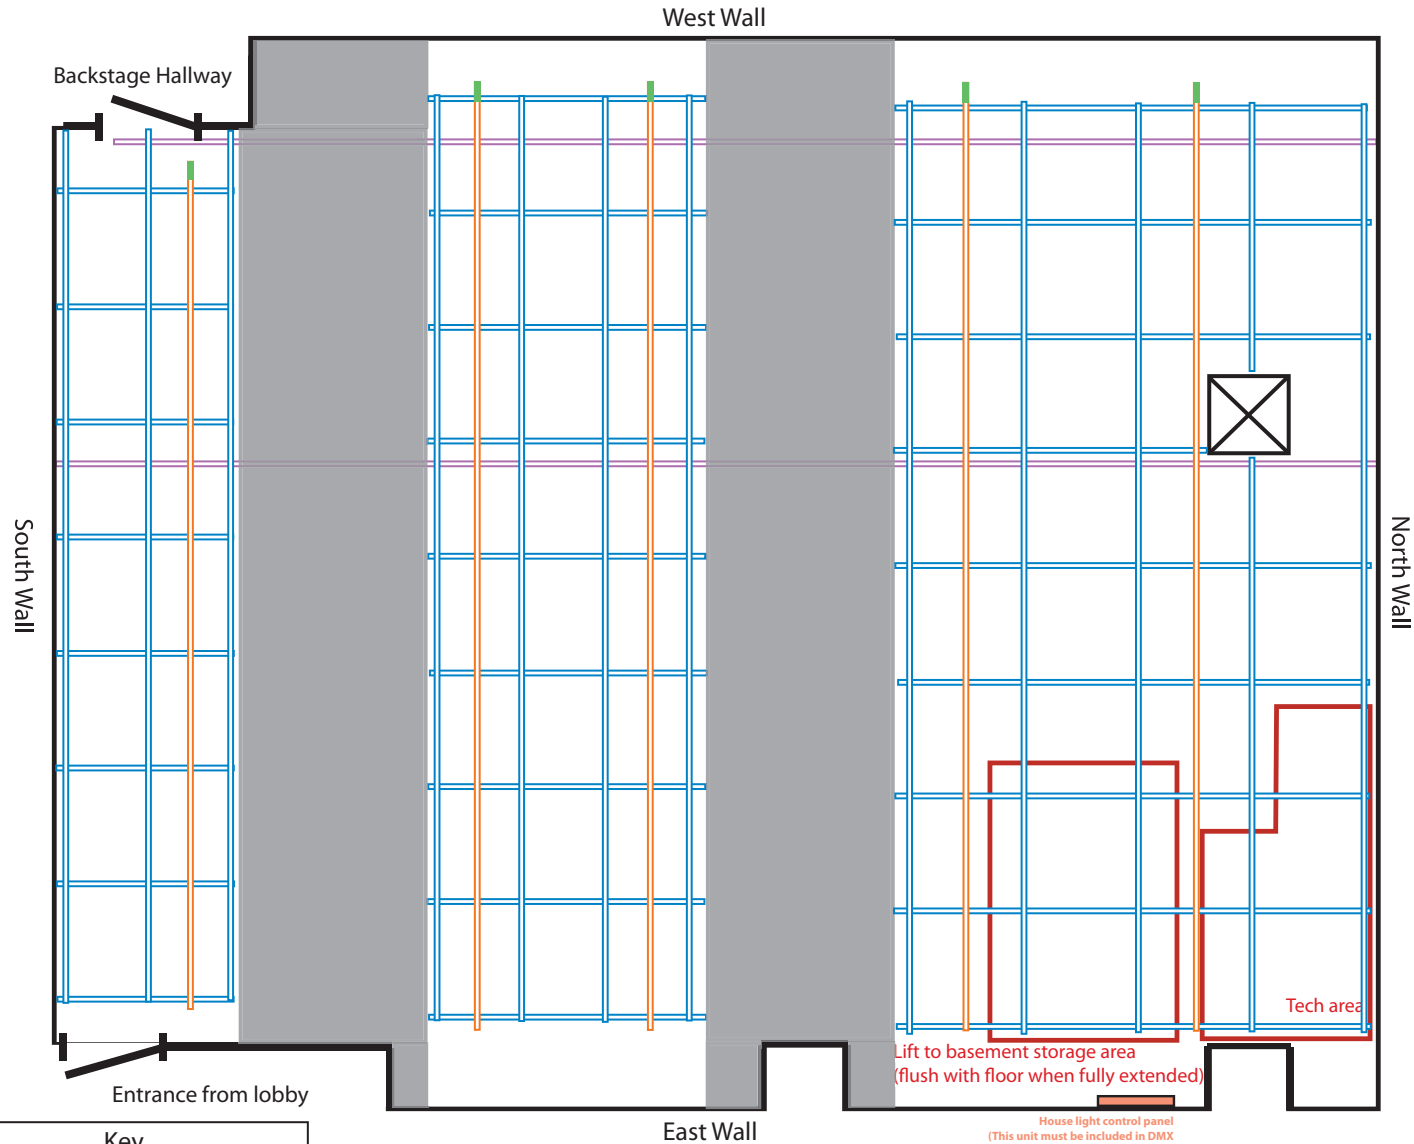

### Dimensions

<u>Area</u>	<u>Width</u>	<u>Length</u>	<u>Height</u>
Entire Space	46'0"	37'2¼"	13'11"
Structural Pillar (Located 3'1" from N. wall, 20'6" from E. wall)	2'0"	2'0"	13'11"
Doors into Space	3'4"	-	6'10"
Lighting Grid	-	-	13'2"

<u>Stands</u>	<u>Quantity</u>
Music Stand	1

<u>Cables</u>	<u>Quantity</u>
6' XLR	1
10' XLR	1
25' XLR	1
3' XLR (M) to 1/4" (M) Cable	1
XLR (M) to 1/4" (M) Converter	1

Scale in Feet

**Key**

- Curtain Track\* \*Curtain track on west wall has a 32' black curtain attached.
- Grid Pipe
- Hot Powered Electric
- DMX Out Terminal

Lift to basement storage area  
(flush with floor when fully extended)