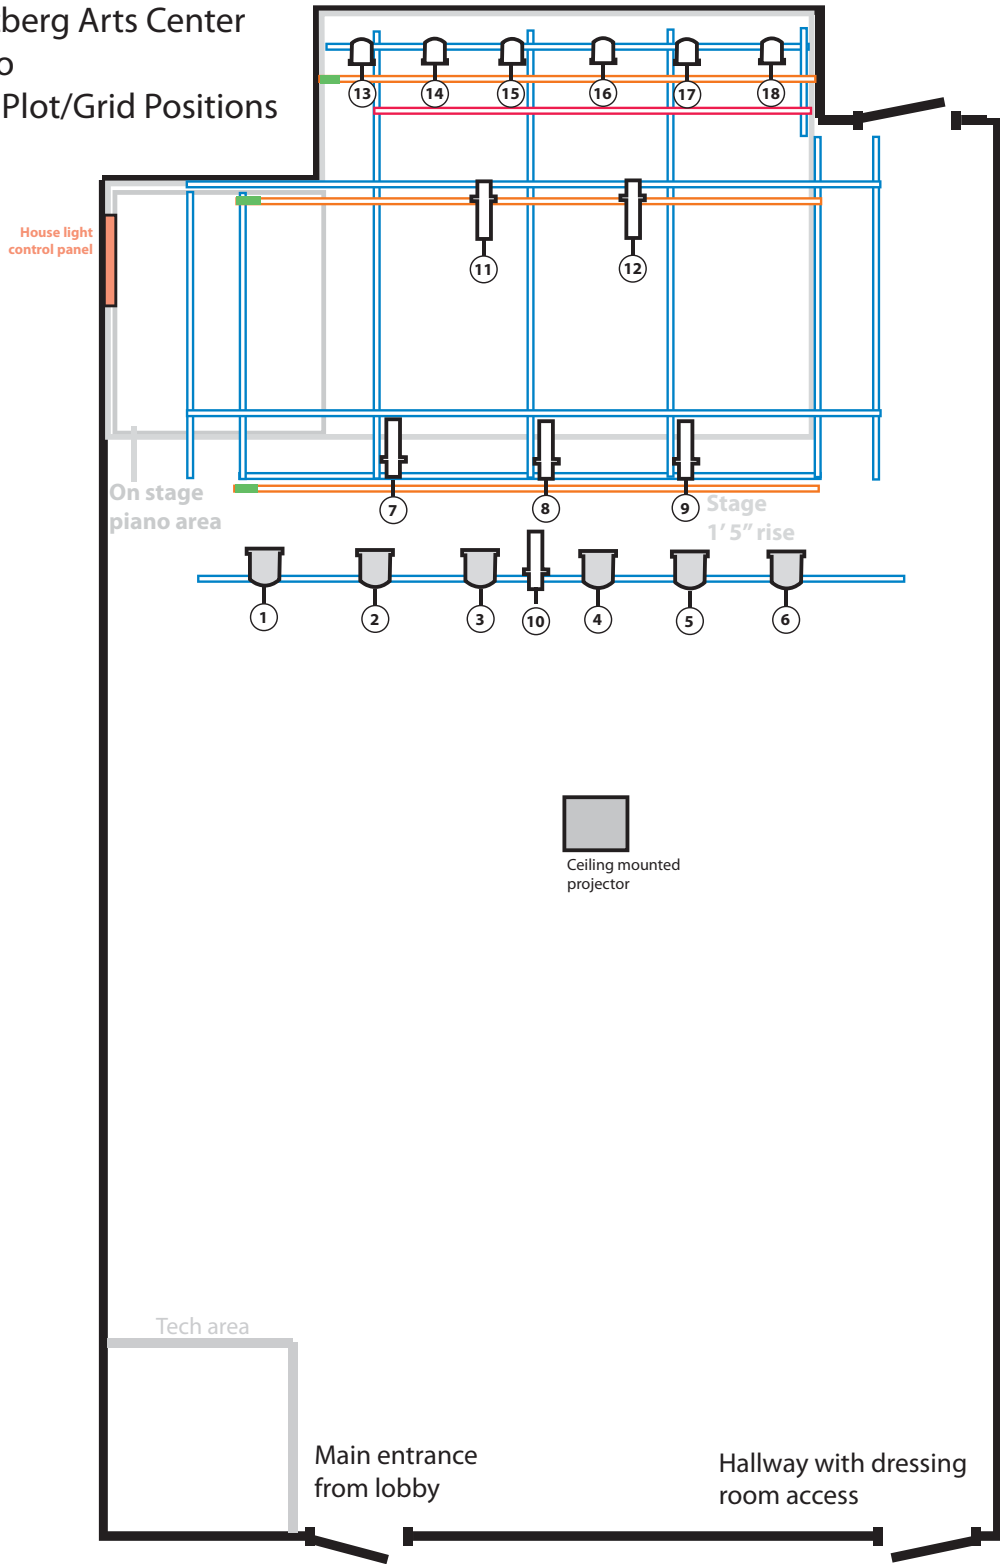

BenQ Projector	1
Motorized Projector Screen	1
Clip Light	1
Silver Track Lights (House Lights)	15

Kranzberg Arts Center Studio

KEY

- 2' x 2' Table with 4 Chairs
- 2' x 2' Table with 2 Chairs

Kranzberg Arts Center
Studio
Light Plot/Grid Positions

Key

	Motorized Projector		Altman Zoom Spot		Channel #
	Grid Pipe		6" Fresnel		
	Hot Powered Electric		4" Fresnel		
	DMX Out Terminal				

Kranzberg Arts Center
Studio

Scale in Feet