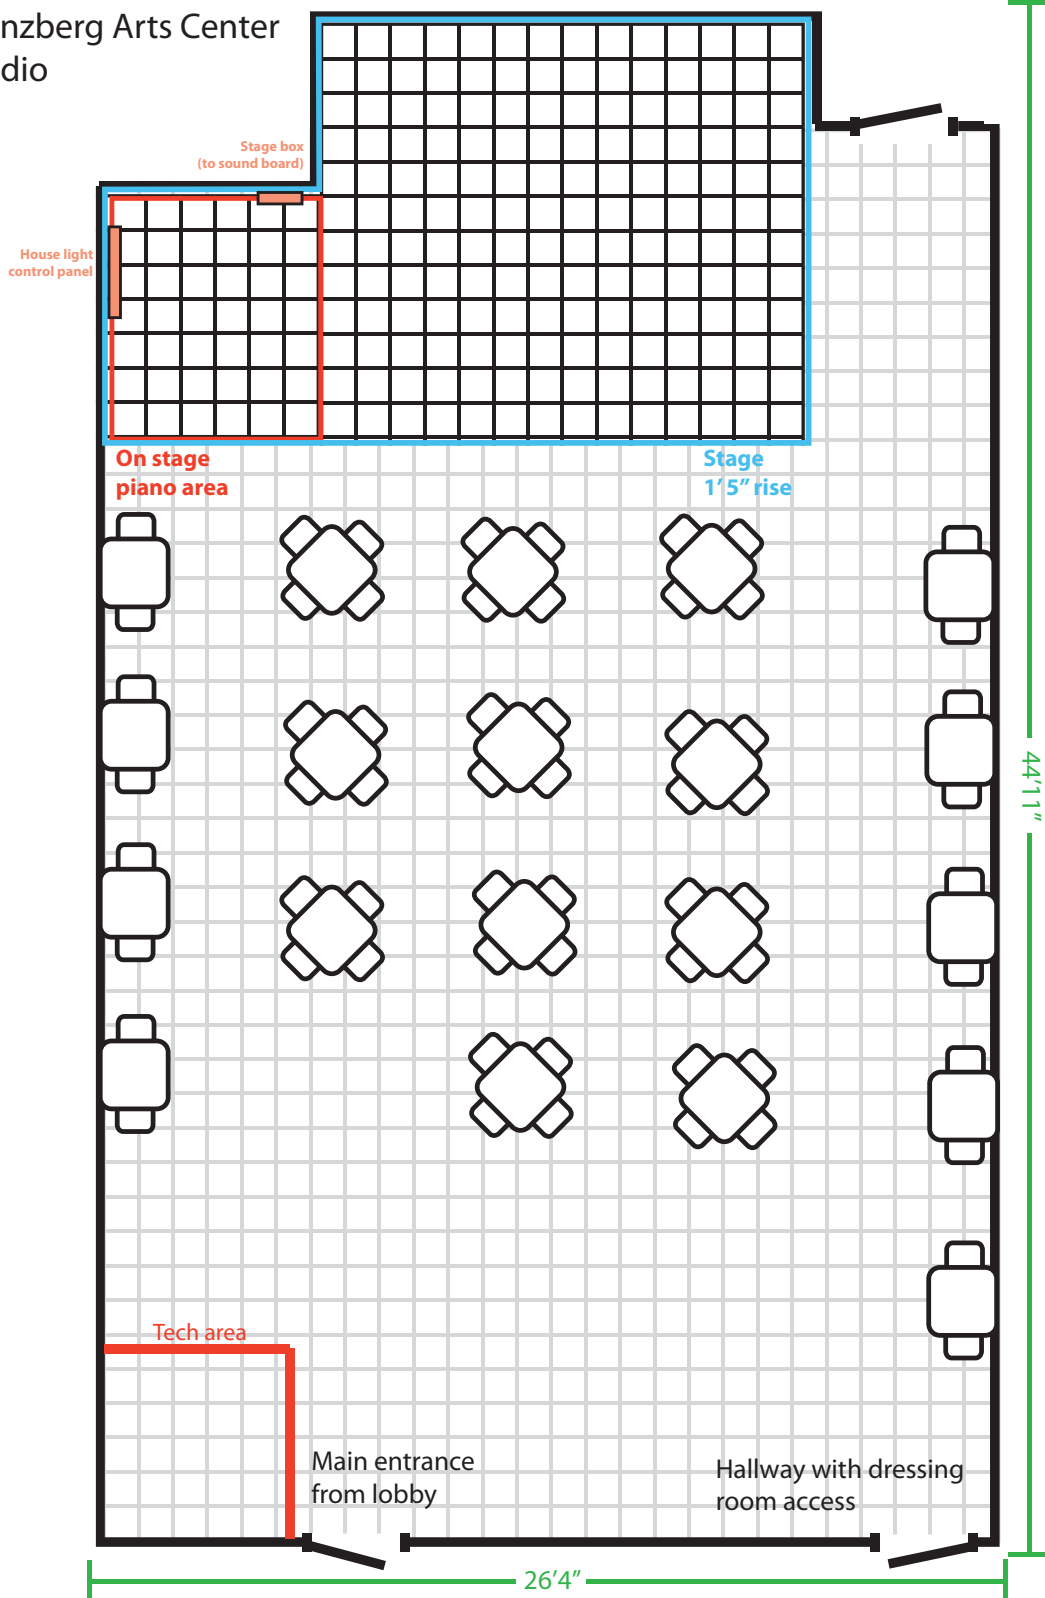

KRANZBERG ARTS
FOUNDATION

KRANZBERG
ARTS CENTER
art music theater events

Kranzberg Arts Foundation
3224 Locust St. Suite 401
St. Louis, MO 63103
info@kranzbergartsfoundation.org
(314) 533-0367

Other Studio Space Assets

BenQ Projector	1
Motorized Projector Screen	1
Clip Light	1
Silver Track Lights (House Lights)	15

Kranzberg Arts Center Studio

KEY

- 2' x 2' Table with 4 Chairs
- 2' x 2' Table with 2 Chairs