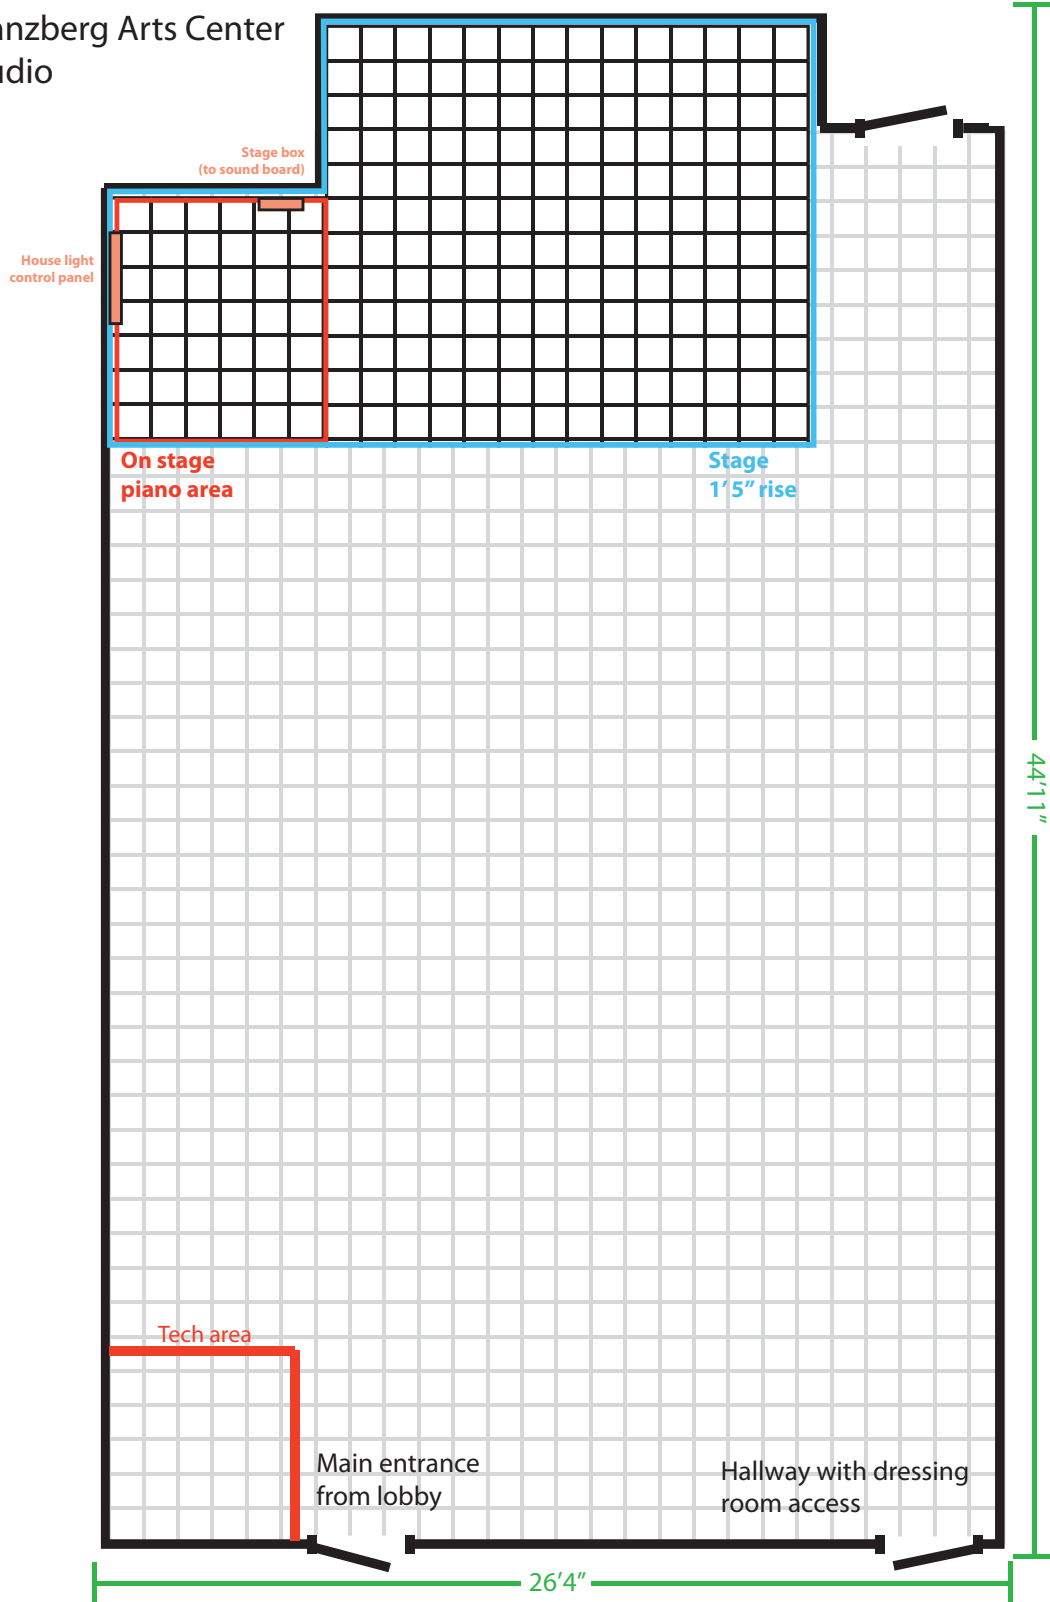

Technical Information Kranzberg Arts Center Studio

Dimensions

<u>Area</u>	<u>Width</u>	<u>Length</u>	<u>Height</u>
Entire Space	26'4"	44'11"	11'6"
Stage	14'0"	12'2"	1'5" Rise 10'11" Stage Floor to Ceiling
House/Seating Space	26'4"	34'8"	11'6"

BenQ Projector	1
Motorized Projector Screen	1
Clip Light	1
Silver Track Lights (House Lights)	15

Kranzberg Arts Center Studio

KEY

- 2' x 2' Table with 4 Chairs
- 2' x 2' Table with 2 Chairs

Kranzberg Arts Center
Studio
Light Plot/Grid Positions

Key

	Motorized Projector		Altman Zoom Spot		Channel #
	Grid Pipe		6" Fresnel		
	Hot Powered Electric		4" Fresnel		
	DMX Out Terminal				

Kranzberg Arts Center
Studio

Scale in Feet