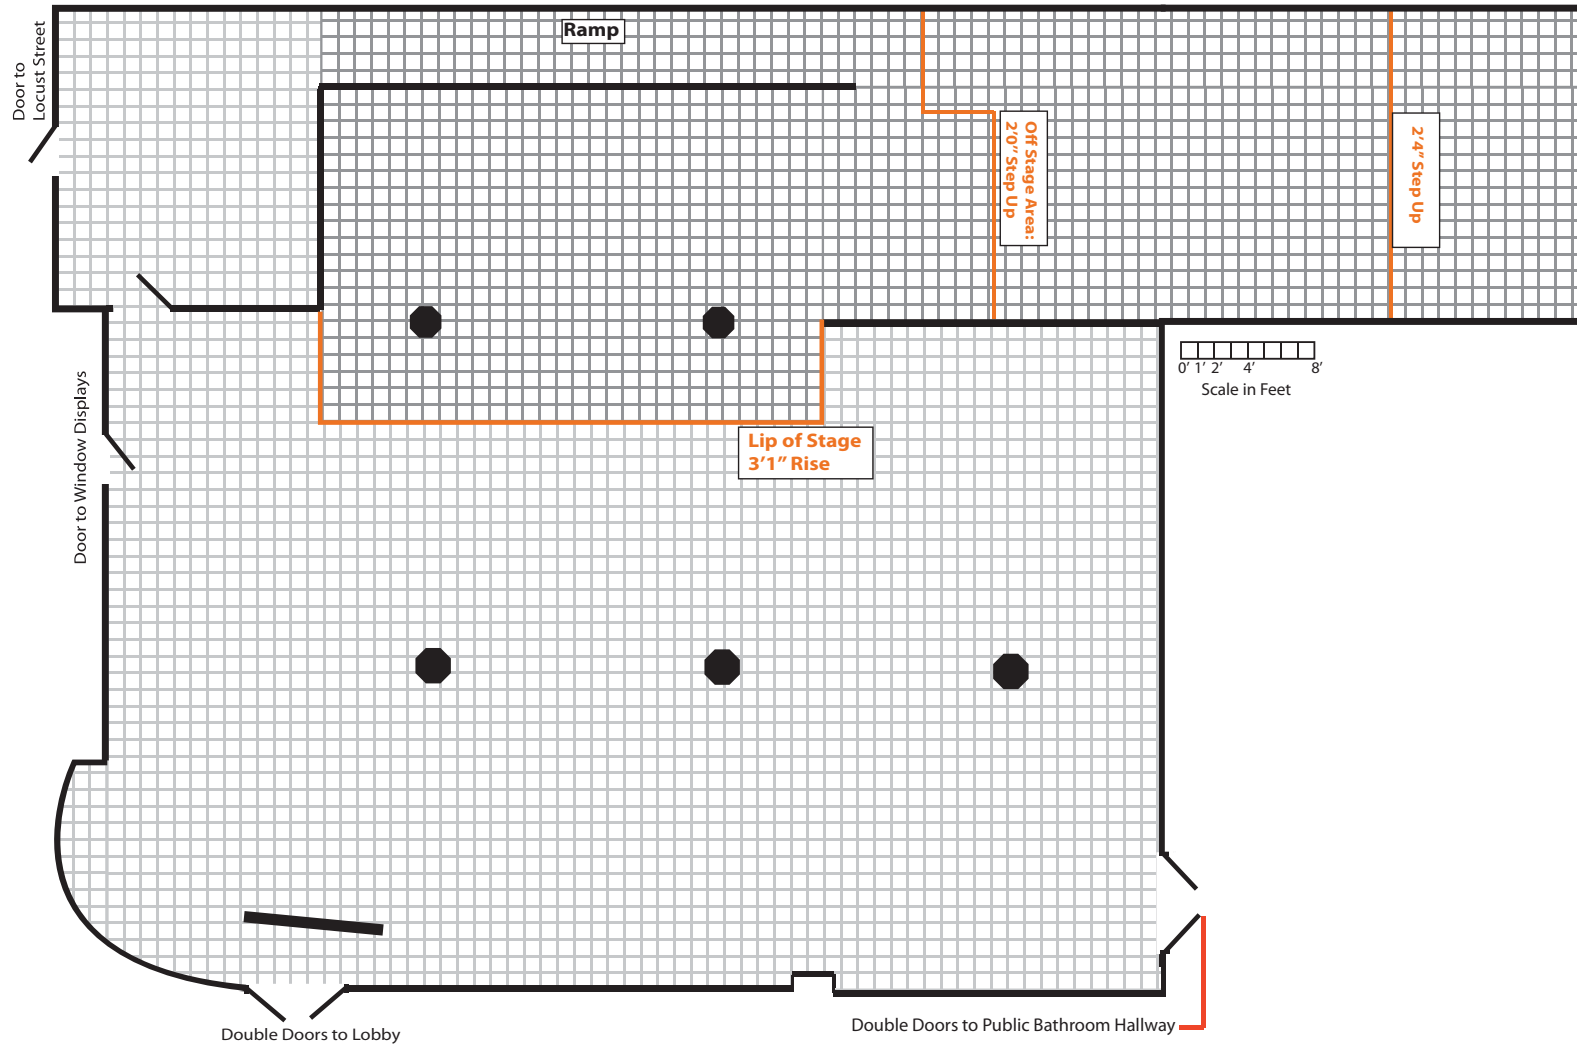

### Dimensions

<u>Area</u>	<u>Width</u>	<u>Length</u>	<u>Height</u>
Stage	30'0"	20'0"	Rise 3'1" Downstage of on Stage Columns: 22'11" Upstage of on Stage Columns: 9' 11¼"
House	63'3"	39'5"	12'10"-26'2"
On Stage Columns	1'9"	1'9"	9' 11¼"
House Columns	2'0"	2'0"	12'10"
Double Doors	5'10"	-	7'11'
Single Doors	3'4"	-	6'10 1/4 "

**Other Theater Space Assets**

Professional Grade WUXGA Multimedia Projector	1
HDMI over Single Cat6 Extender With HDMI Cable	2
Motorized Projector Screen	1
12' A-Frame Ladder	1
10' A-Frame Ladder	2
8' A-Frame Ladder	1
6' A-Frame Ladder	1
Step Unit House Level to Stage Level	1
Step Unit Stage Level to SL Offstage Area Level	1
Curtain Track	1
9'2" Tall x 8'0" Wide Curtain	2
9'2" Tall x 9'0" Wide Curtain	2
7" Tablet, Android Operating System	1
4'x8' Decks	6
36" Decking Legs	24
2 Way Leg Clamps	10
4 Way Leg Clamps	2
Deck Cart	1

# .ZACK Theater Ground Plan

0' 1' 2' 4' 8'  
Scale in Feet

Notes:  
 \*contains switch for theater work lights; breaker #19  
 \*\*contains switch for house amp power; breakers 14, 16, 18, 20, 22  
 \*\*\*inputs 1-8 are local at sound board, 9-32 are patched to this box