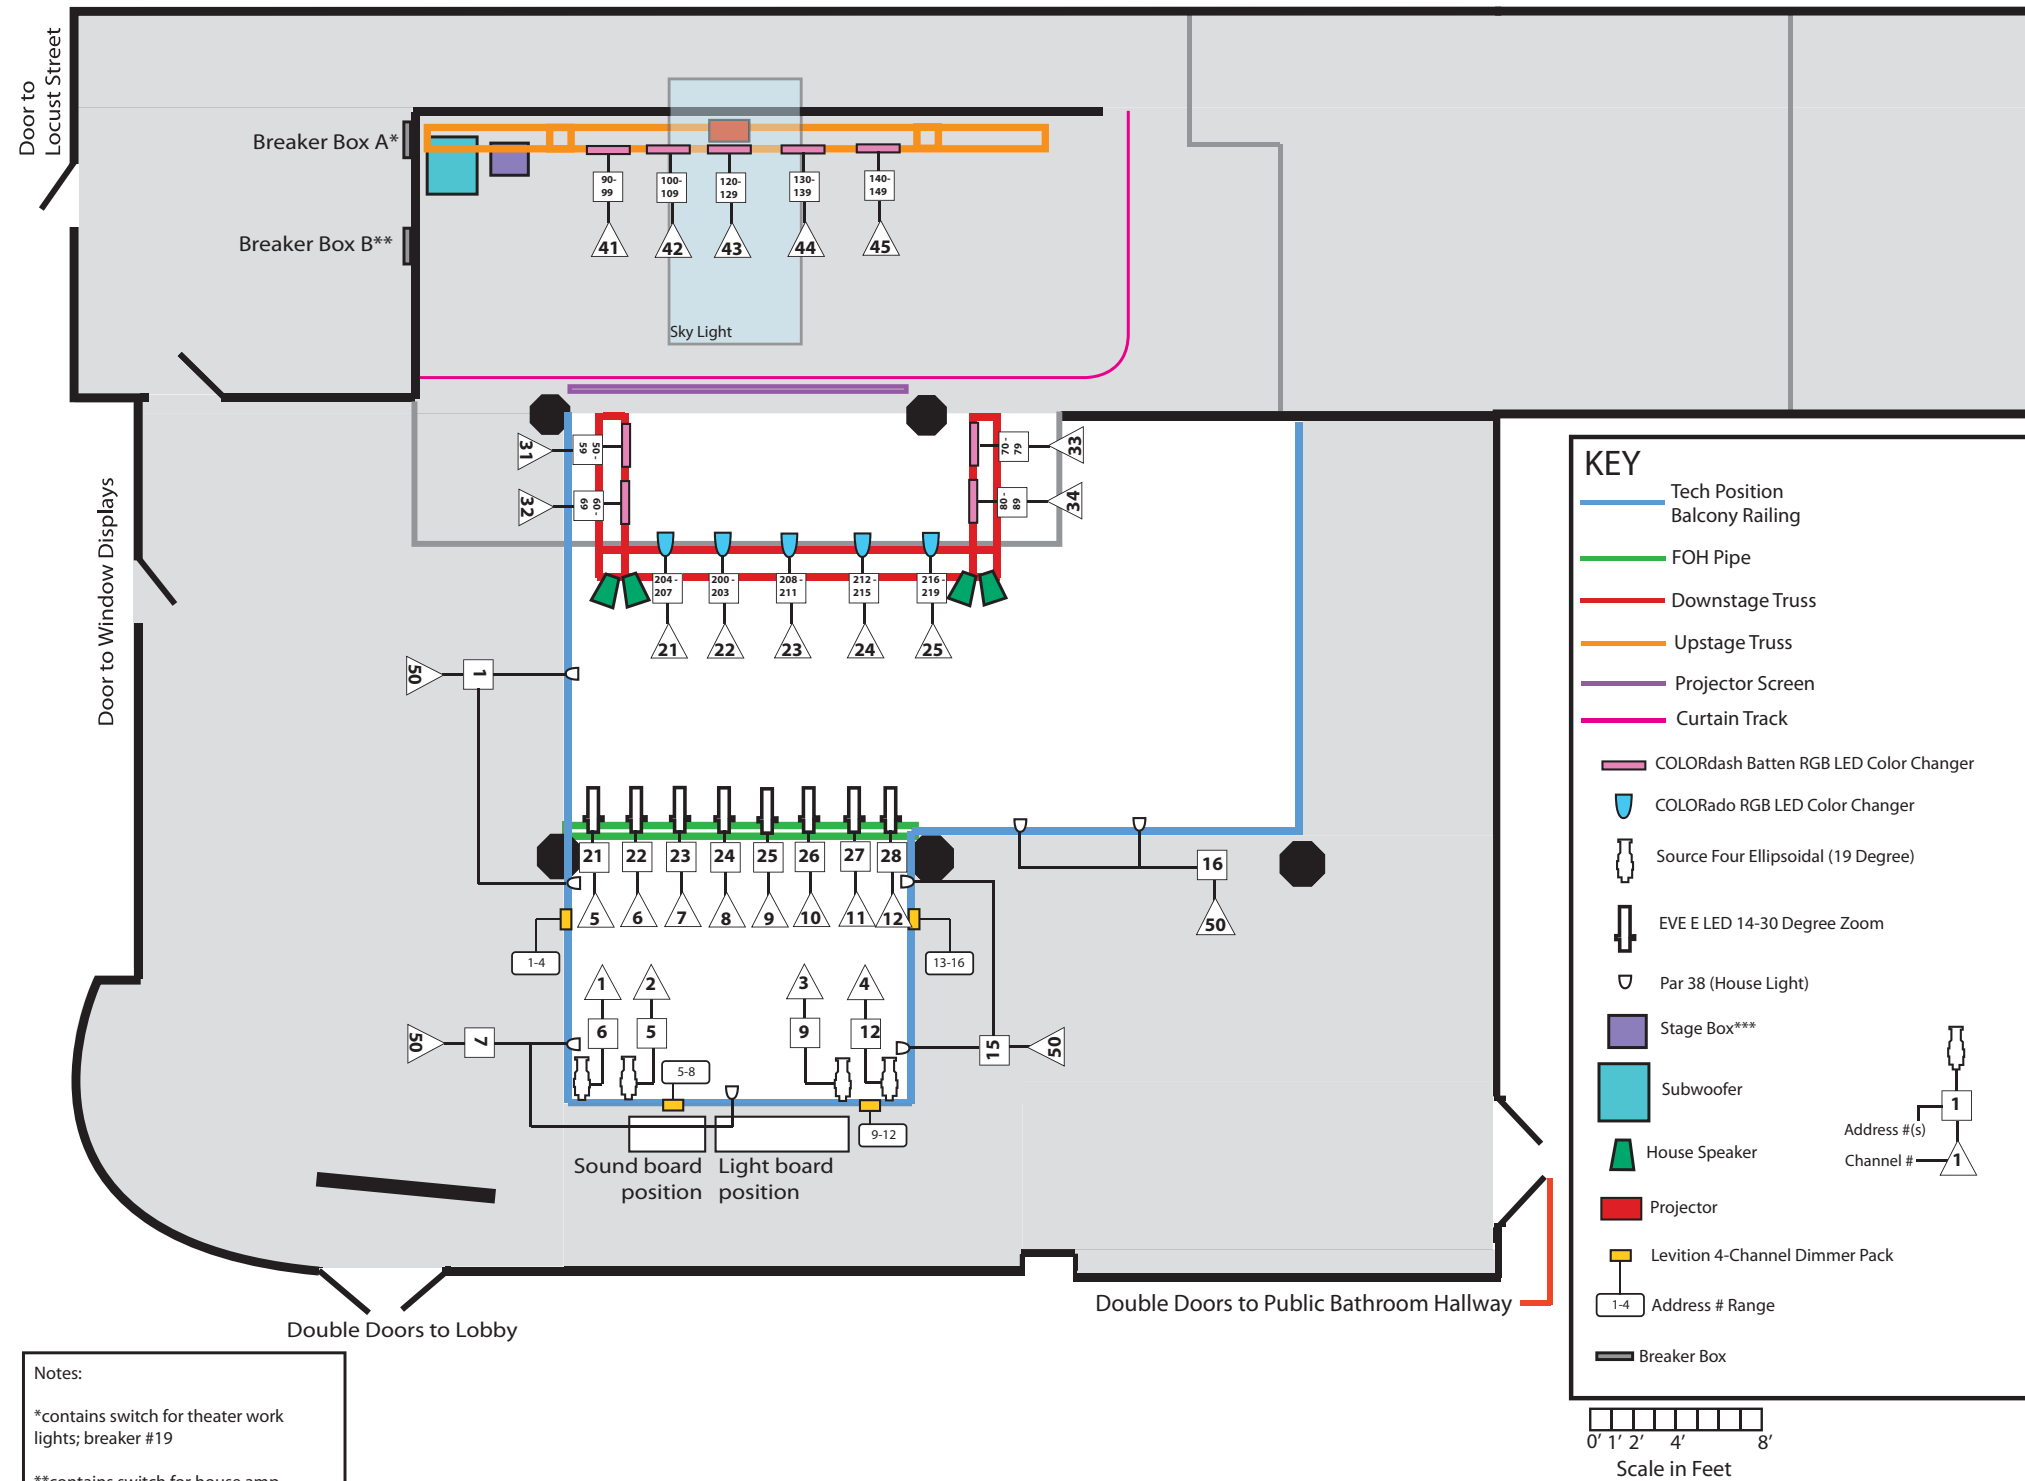

# .ZACK Theater Ground Plan

0' 1' 2' 4' 8'  
Scale in Feet

Notes:  
 \*contains switch for theater work lights; breaker #19  
 \*\*contains switch for house amp power; breakers 14, 16, 18, 20, 22  
 \*\*\*inputs 1-8 are local at sound board, 9-32 are patched to this box