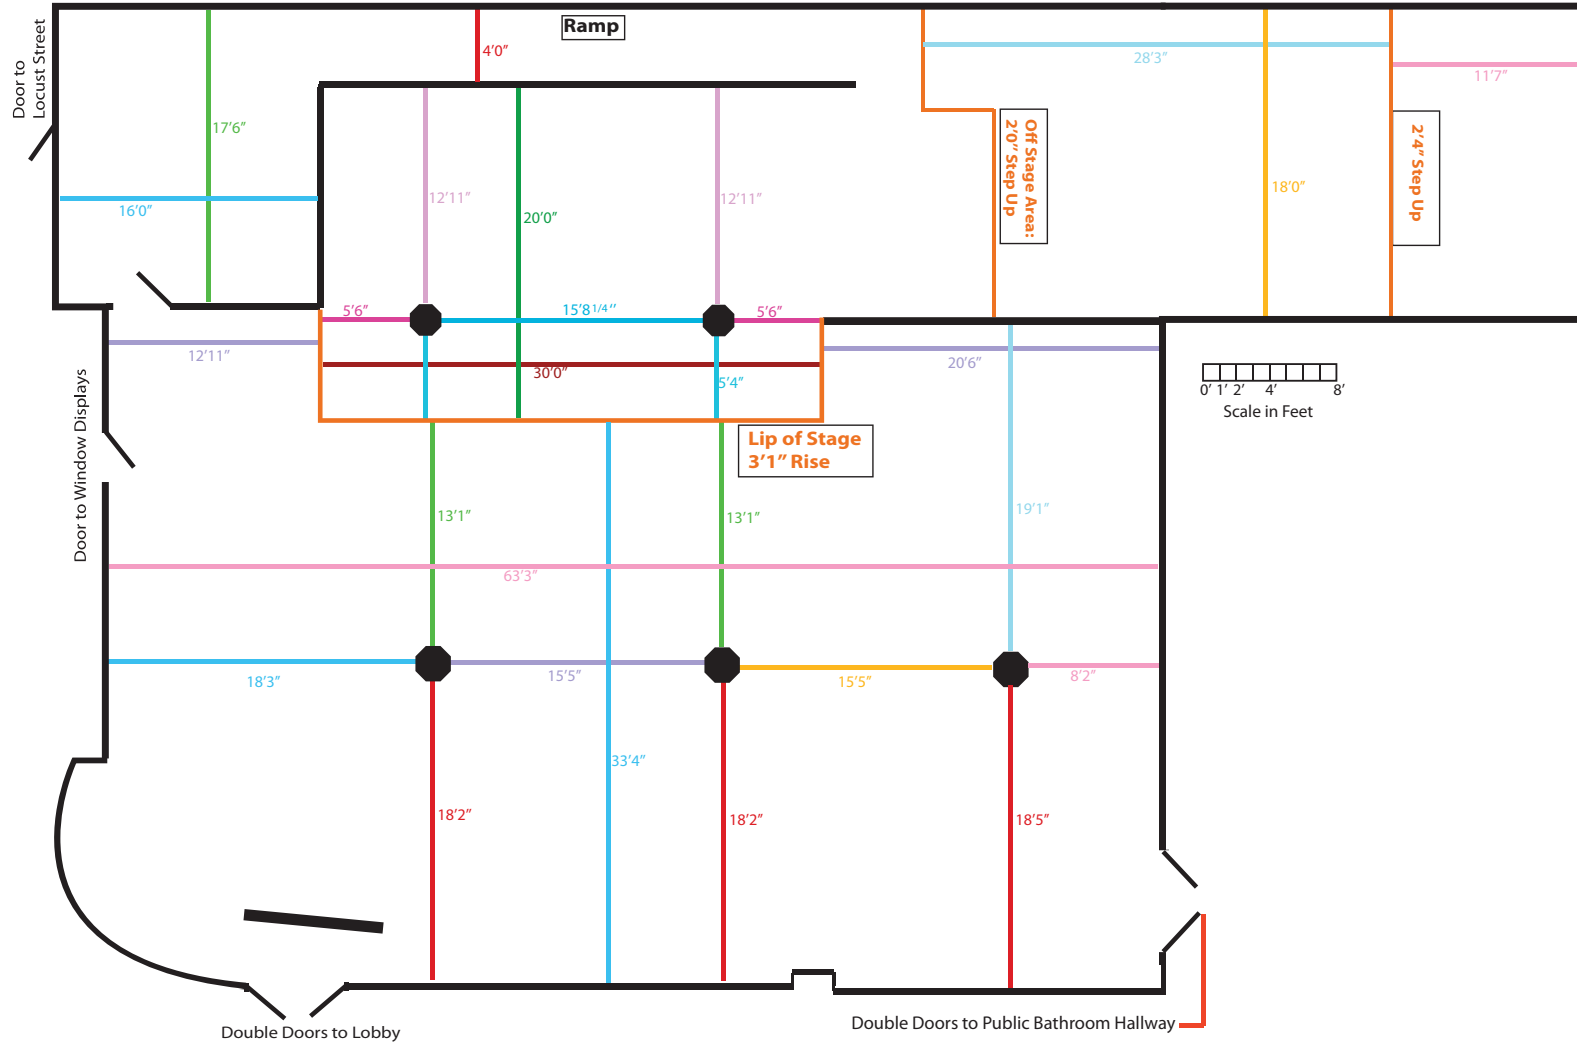

### Dimensions

<u>Area</u>	<u>Width</u>	<u>Length</u>	<u>Height</u>
Stage	30'0"	20'0"	Rise 3'1" Downstage of on Stage Columns: 22'11" Upstage of on Stage Columns: 9' 11¼"
House	63'3"	39'5"	12'10"-26'2"
On Stage Columns	1'9"	1'9"	9' 11¼"
House Columns	2'0"	2'0"	12'10"
Double Doors	5'10"	-	7'11'
Single Doors	3'4"	-	6'10 1/4 "

**Other Theater Space Assets**

Professional Grade WUXGA Multimedia Projector	1
HDMI over Single Cat6 Extender With HDMI Cable	2
Motorized Projector Screen	1
12' A-Frame Ladder	1
10' A-Frame Ladder	2
8' A-Frame Ladder	1
6' A-Frame Ladder	1
Step Unit House Level to Stage Level	1
Step Unit Stage Level to SL Offstage Area Level	1
Curtain Track	1
9'2" Tall x 8'0" Wide Curtain	2
9'2" Tall x 9'0" Wide Curtain	2
7" Tablet, Android Operating System	1
4'x8' Decks	6
36" Decking Legs	24
2 Way Leg Clamps	10
4 Way Leg Clamps	2
Deck Cart	1

# .ZACK Theater Ground Plan

0' 1' 2' 4' 8'  
Scale in Feet

Notes:  
 \*contains switch for theater work lights; breaker #19  
 \*\*contains switch for house amp power; breakers 14, 16, 18, 20, 22  
 \*\*\*inputs 1-8 are local at sound board, 9-32 are patched to this box