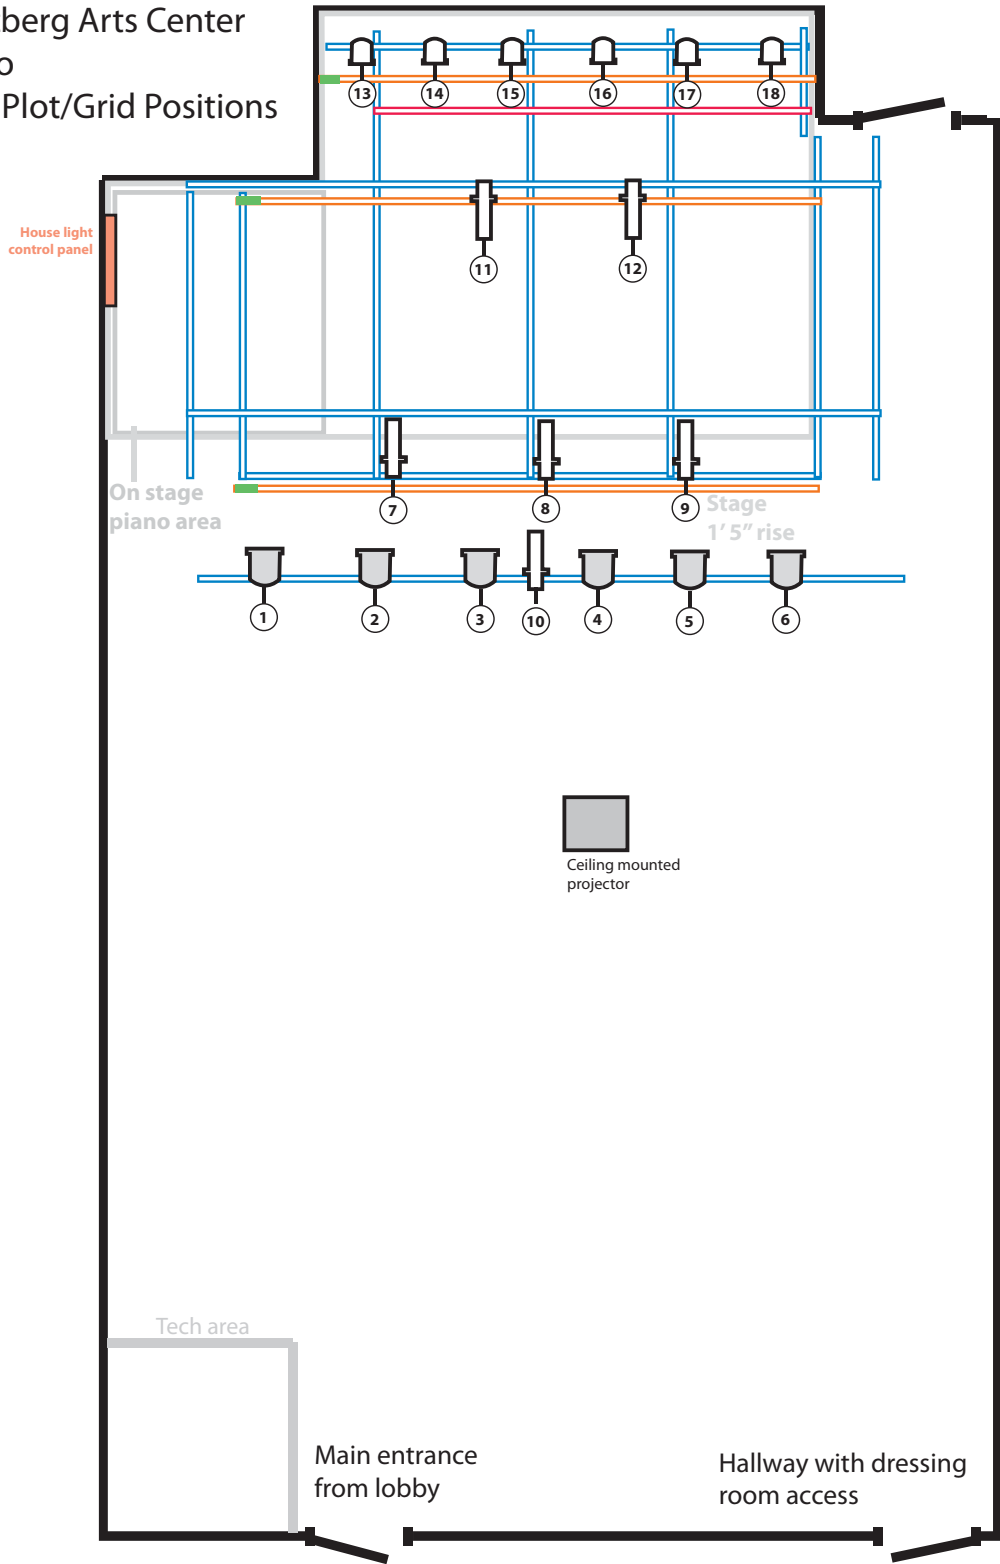

Other Studio Space Assets

BenQ Projector	1
Motorized Projector Screen	1
Clip Light	1
Silver Track Lights (House Lights)	15

Kranzberg Arts Center
Studio

KEY

- 2' x 2' Table with 4 Chairs
- 2' x 2' Table with 2 Chairs

Kranzberg Arts Center
Studio
Light Plot/Grid Positions

Key

	Motorized Projector		Altman Zoom Spot		Channel #
	Grid Pipe		6" Fresnel		
	Hot Powered Electric		4" Fresnel		
	DMX Out Terminal				

Kranzberg Arts Center
Studio