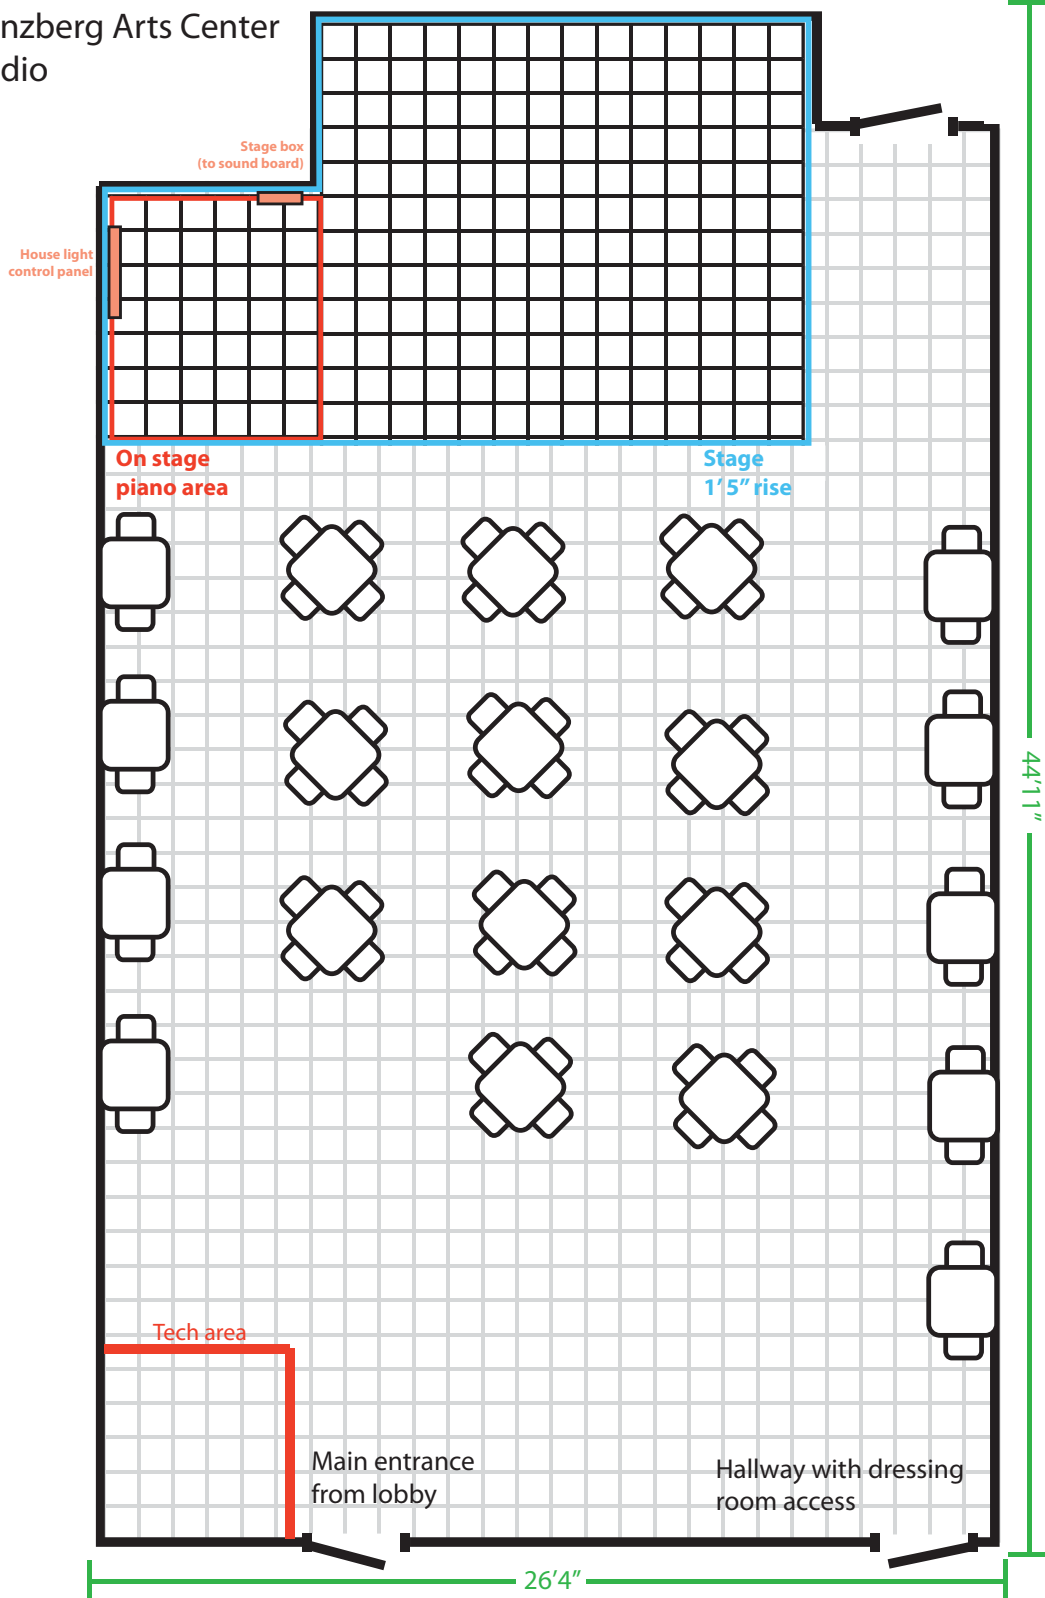

KRANZBERG ARTS
FOUNDATION

KRANZBERG
ARTS CENTER
art music theater events

Kranzberg Arts Foundation
3224 Locust St. Suite 401
St. Louis, MO 63103
info@kranzbergartsfoundation.org
(314) 533-0367

¼ In (Female) to XLR (Male)	1
16 ft ¼ In (Male) to XLR (Female)	1
20 ft ¼ In (Male) to XLR (Female)	1

Other Studio Space Assets

BenQ Projector	1
Motorized Projector Screen	1
Clip Light	1
Silver Track Lights (House Lights)	15

Kranzberg Arts Center
Studio

KEY

- 2' x 2' Table with 4 Chairs
- 2' x 2' Table with 2 Chairs