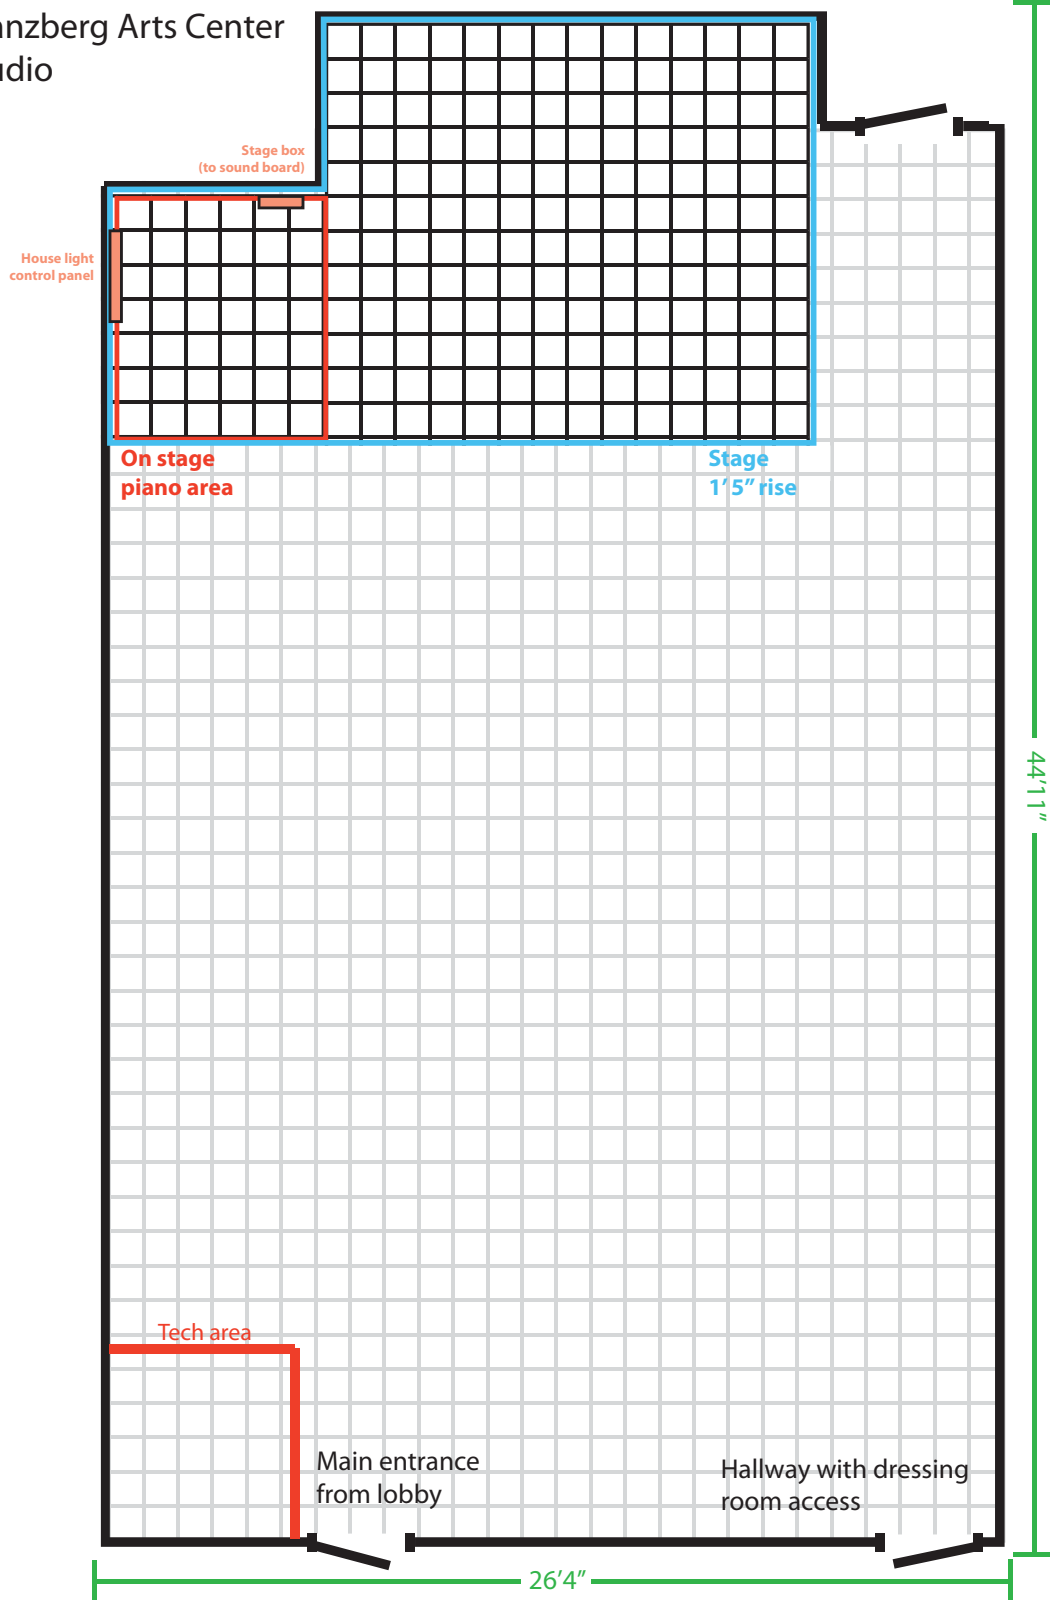

Cables	Quantity
3' XLR	1
4' XLR	1
5' XLR	1
6' XLR	2
10' XLR	2
20' XLR	4
25' XLR	5
50' XLR	2
3' ¼ In	3
5.5' ¼ In	1
10' ¼ In	2
25' ¼ In	1
20' ¼ In	1
50' ¼ In	1
100' ¼ In	1

KRANZBERG ARTS
FOUNDATION

KRANZBERG
ARTS CENTER
art music theater events

Kranzberg Arts Center
Studio
Light Plot/Grid Positions

Key

	Motorized Projector		Altman Zoom Spot		Channel #
	Grid Pipe		6" Fresnel		
	Hot Powered Electric		4" Fresnel		
	DMX Out Terminal				

Kranzberg Arts Center
Studio

Scale in Feet